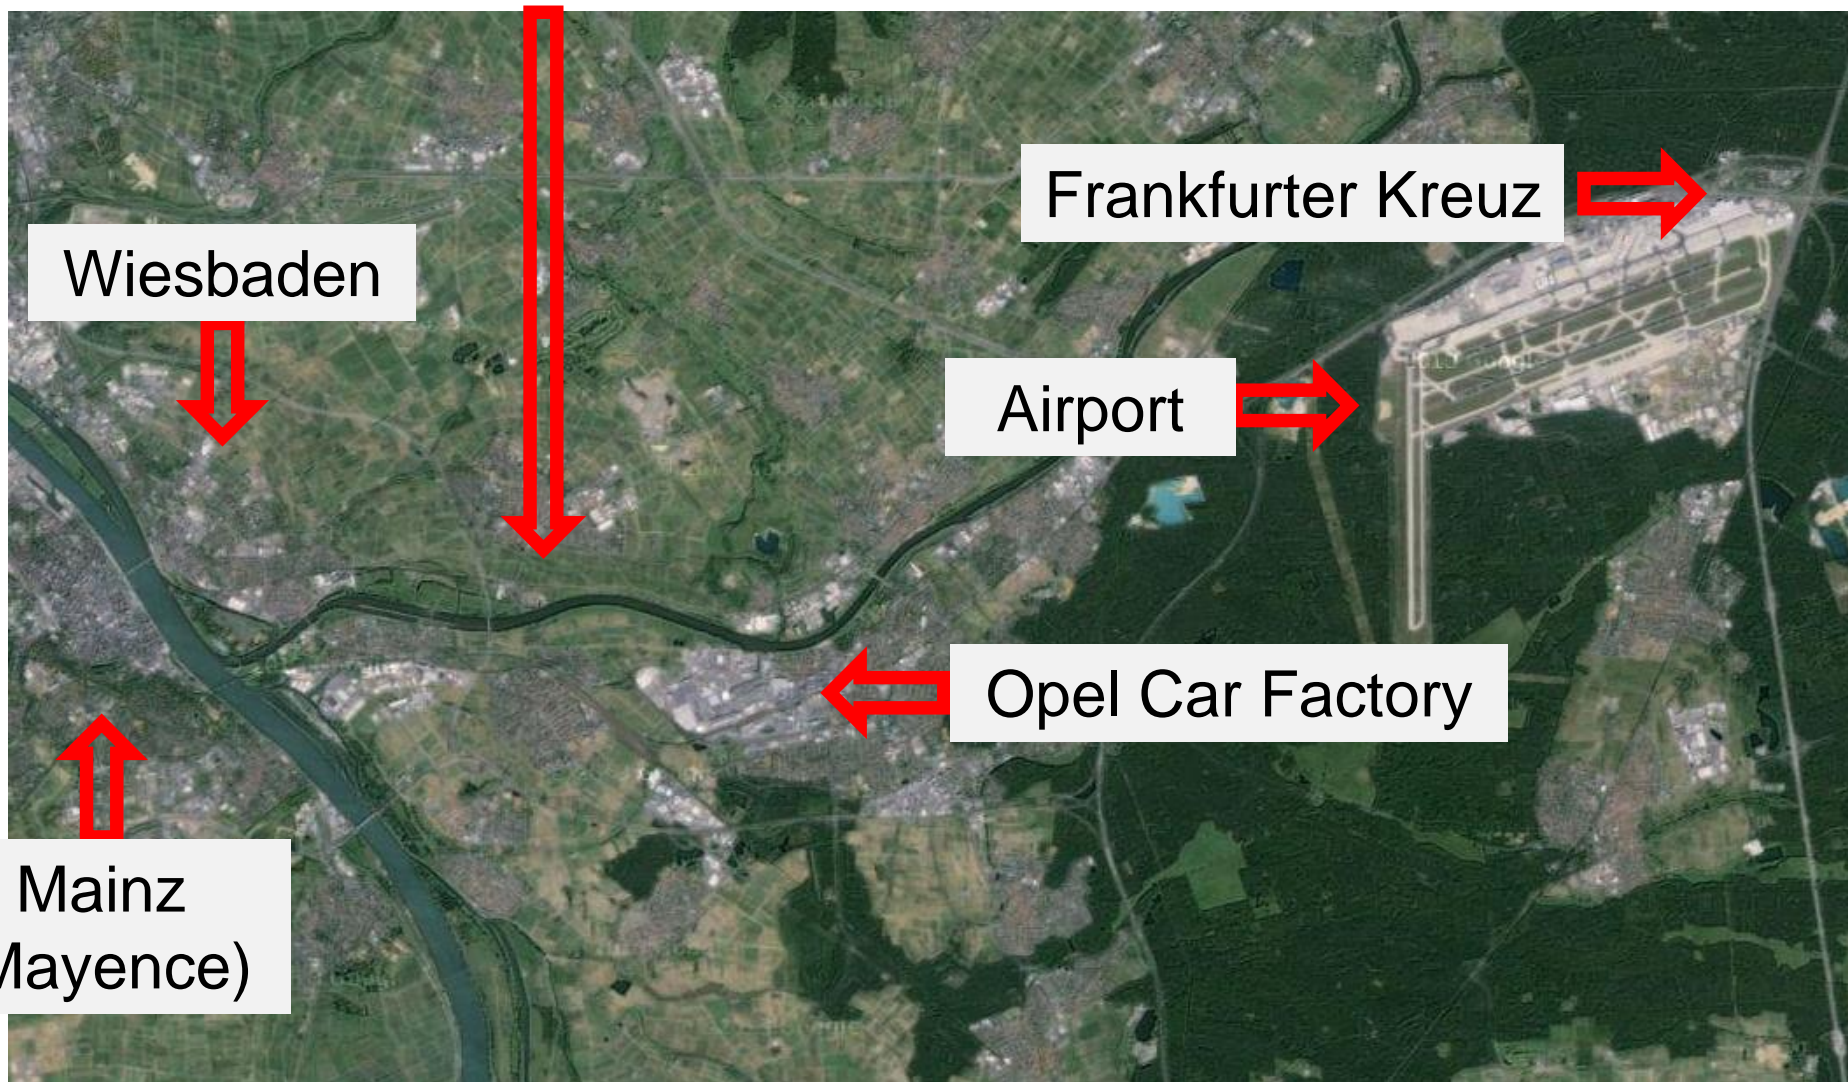

FrankfurtRheinMain Region

Managing urban growth and high value agriculture

Reinhard Henke,

Regional Authority FrankfurtRheinMain

Valence, 12.6.2014

High quality Riesling Wines from Hochheim

Hochheim

Loch Ness

„Hockheim“

Hock

Peri-Urban Hochheim

Spatial plan at an adequate scale

- Formal planning for the region well established and successful since the 1960ies
- Taylor made to address the functional urban region
- Government and Governance: More than just a plan
 - Knowledge and Data
 - Exchange Platform
 - Services for members
 - Projects and Networks