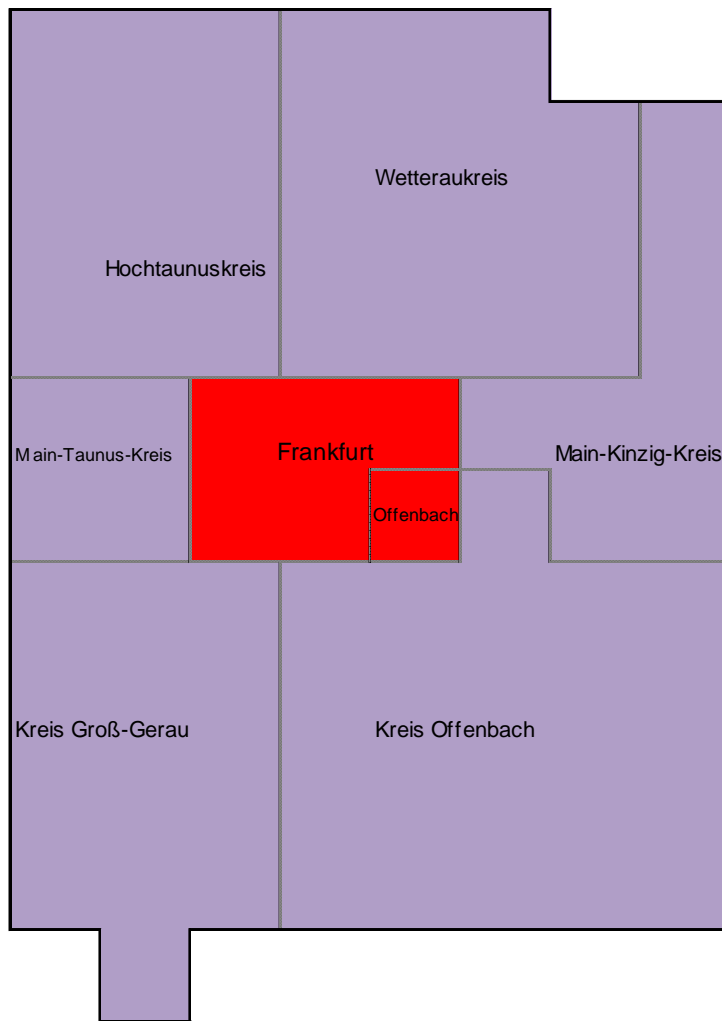

Frankfurt Rhein-Main

Peri-Urban Areas: The NUTS view

Diagrammatic map, not to scale, based on NUTS (see text for details)

Cities		Kreisfreie Städte (single tier NUTS3)
Peri-Urban		Kreise (NUTS3 blinding out municipalities)