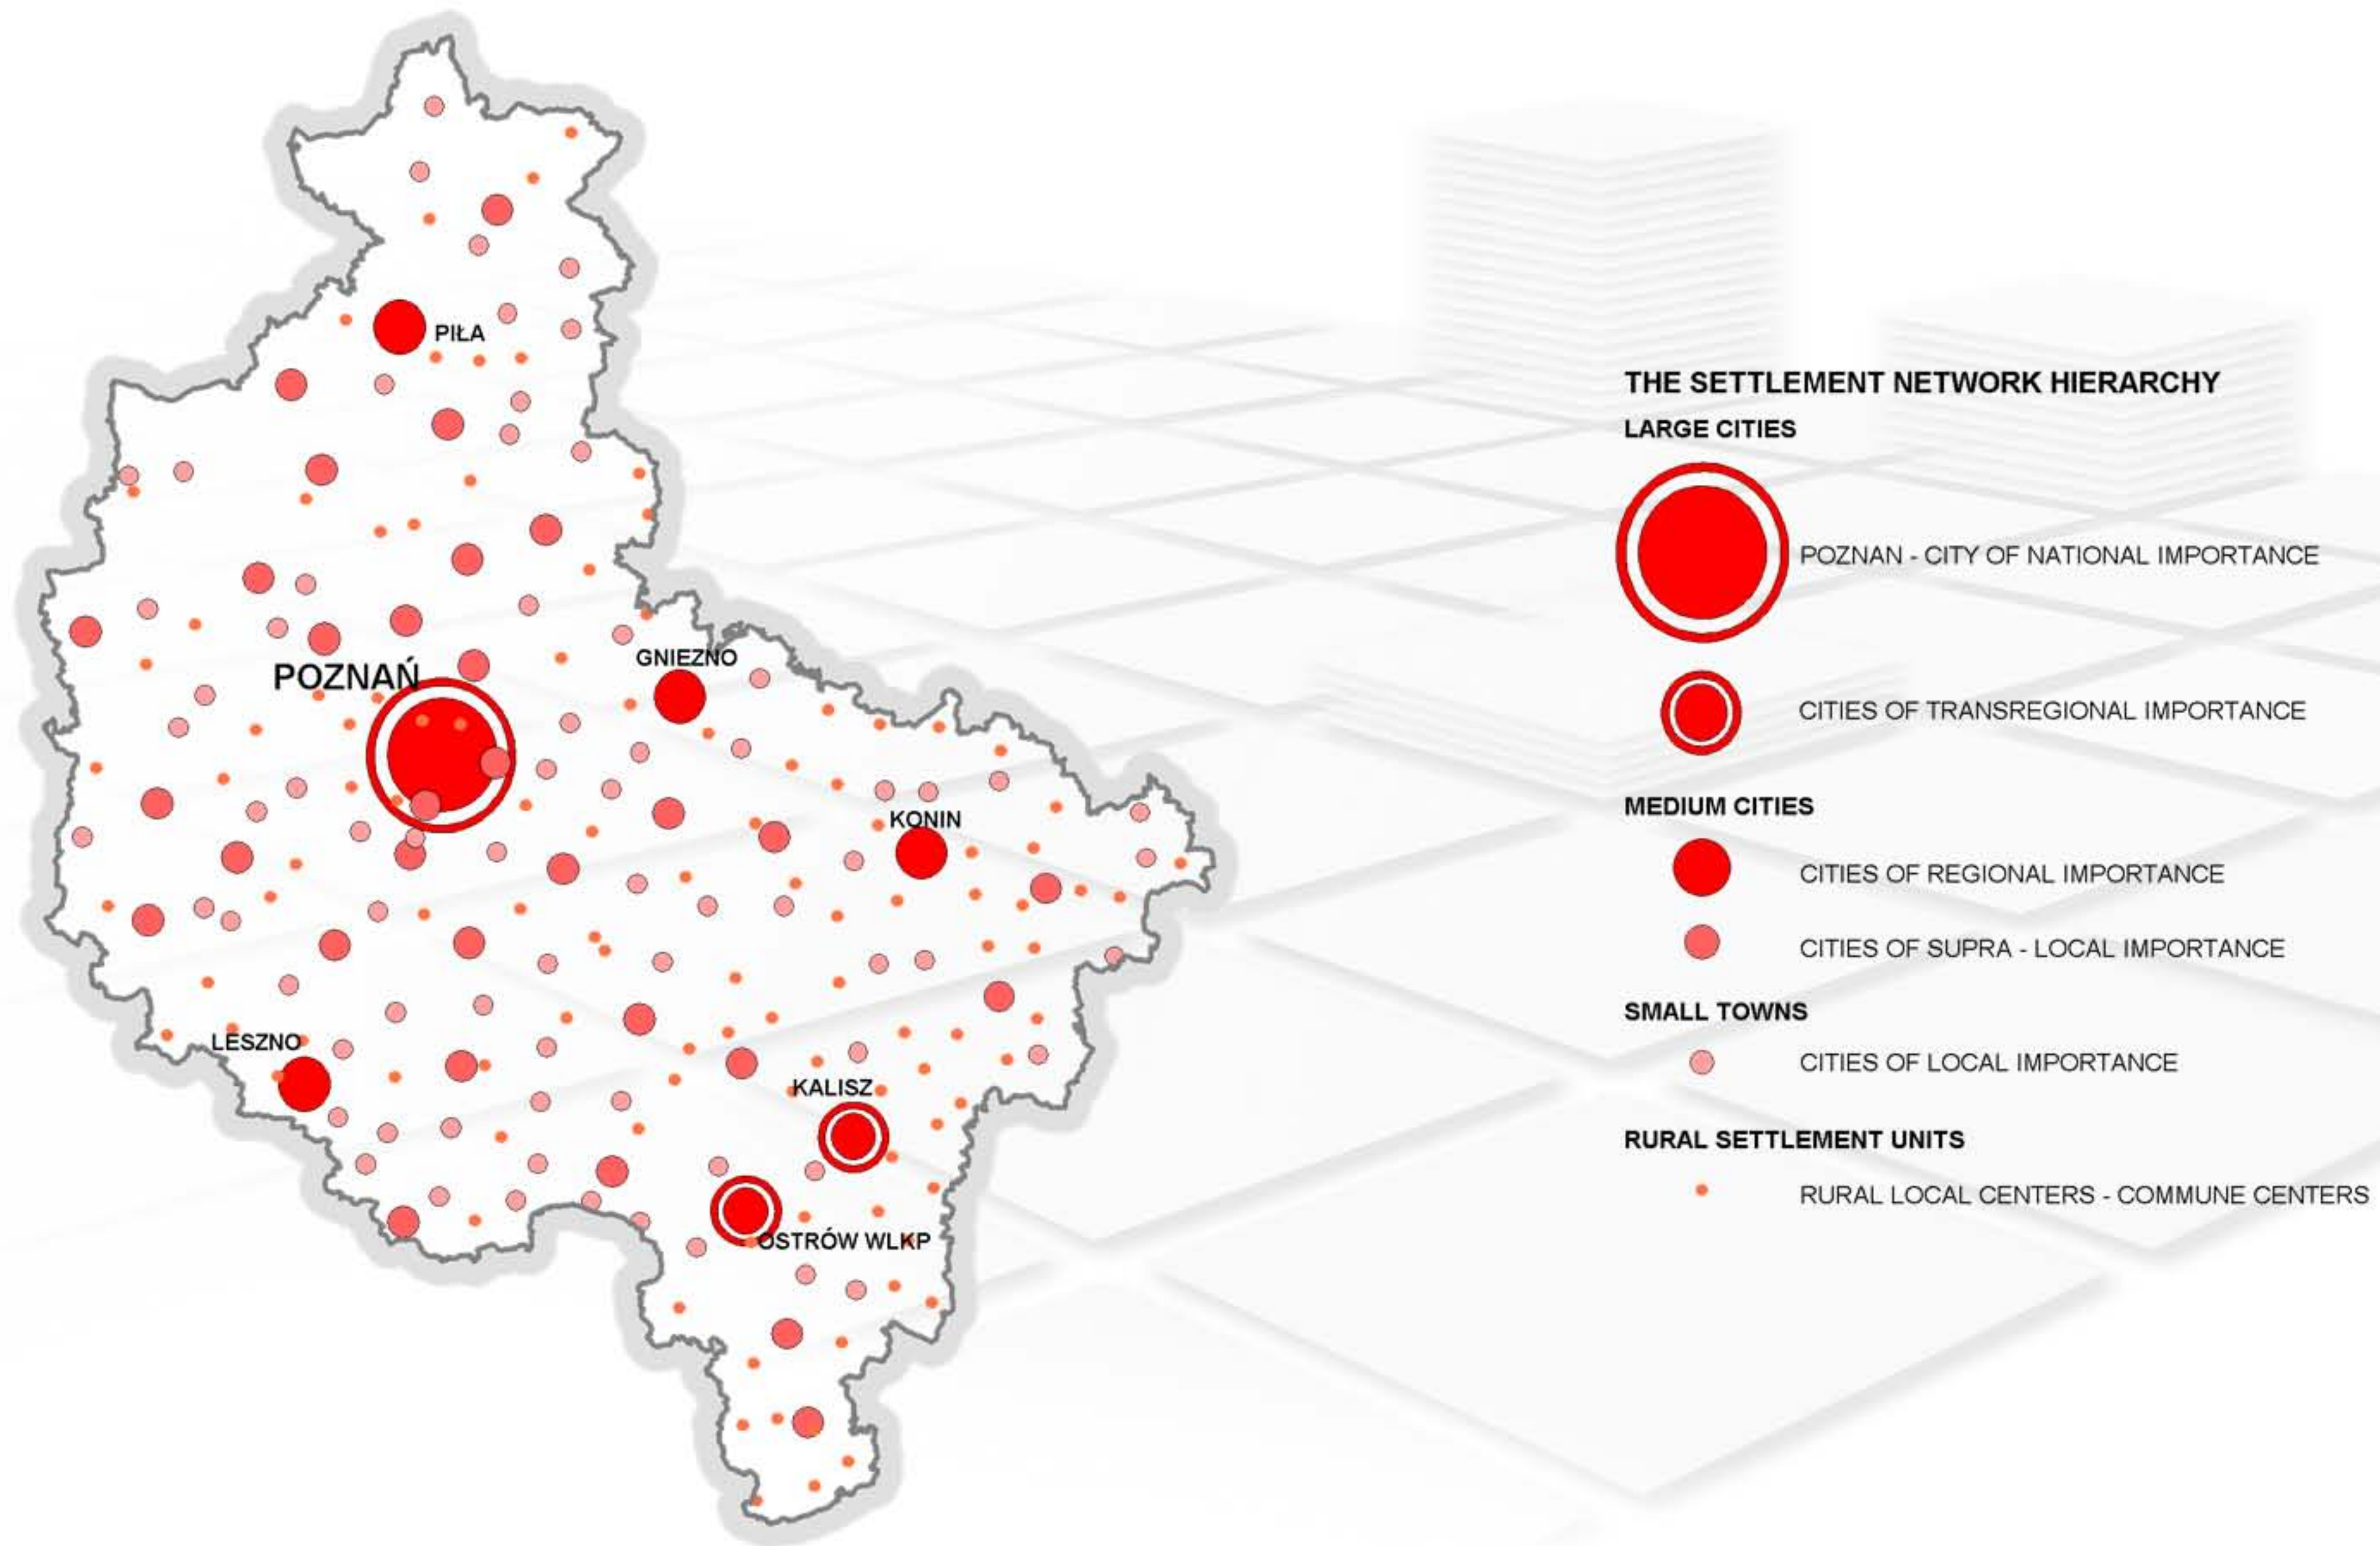

WHERE ARE THE LIMITS OF THE CITY?

SPATIAL PLANNING IN PERI-URBAN AREAS

POZNAN 13.06.2013

WIELKOPOLSKA - SUSTAINABLE POTENTIAL - SMART GROWTH

Wojciech Jankowiak
Deputy Marshal of the Wielkopolska Region

BRUSSELS

THE SETTLEMENT NETWORK

LARGE CITIES

MEDIUM CITIES

SMALL TOWNS

OTHER SYMBOLS

RAILWAY LINES BUILT TO 1945

PRUSSIAN PARTITION

RUSSIAN PARTITION

source: iw.org.pl

WIELKOPOLSKA - SUSTAINABLE POTENTIAL - SMART GROWTH

WIELKOPOLSKA - SUSTAINABLE POTENTIAL - SMART GROWTH

Updated development strategy
of Wielkopolska Region by 2020

Spatial Development Plan
of Wielkopolska Region

Spatial development plan
of Poznan Metropolitan Area
Spatial Development Directions

WIELKOPOLSKA - SUSTAINABLE POTENTIAL - SMART GROWTH

WHERE ARE THE LIMITS OF THE CITY?

SPATIAL PLANNING IN PERI-URBAN AREAS