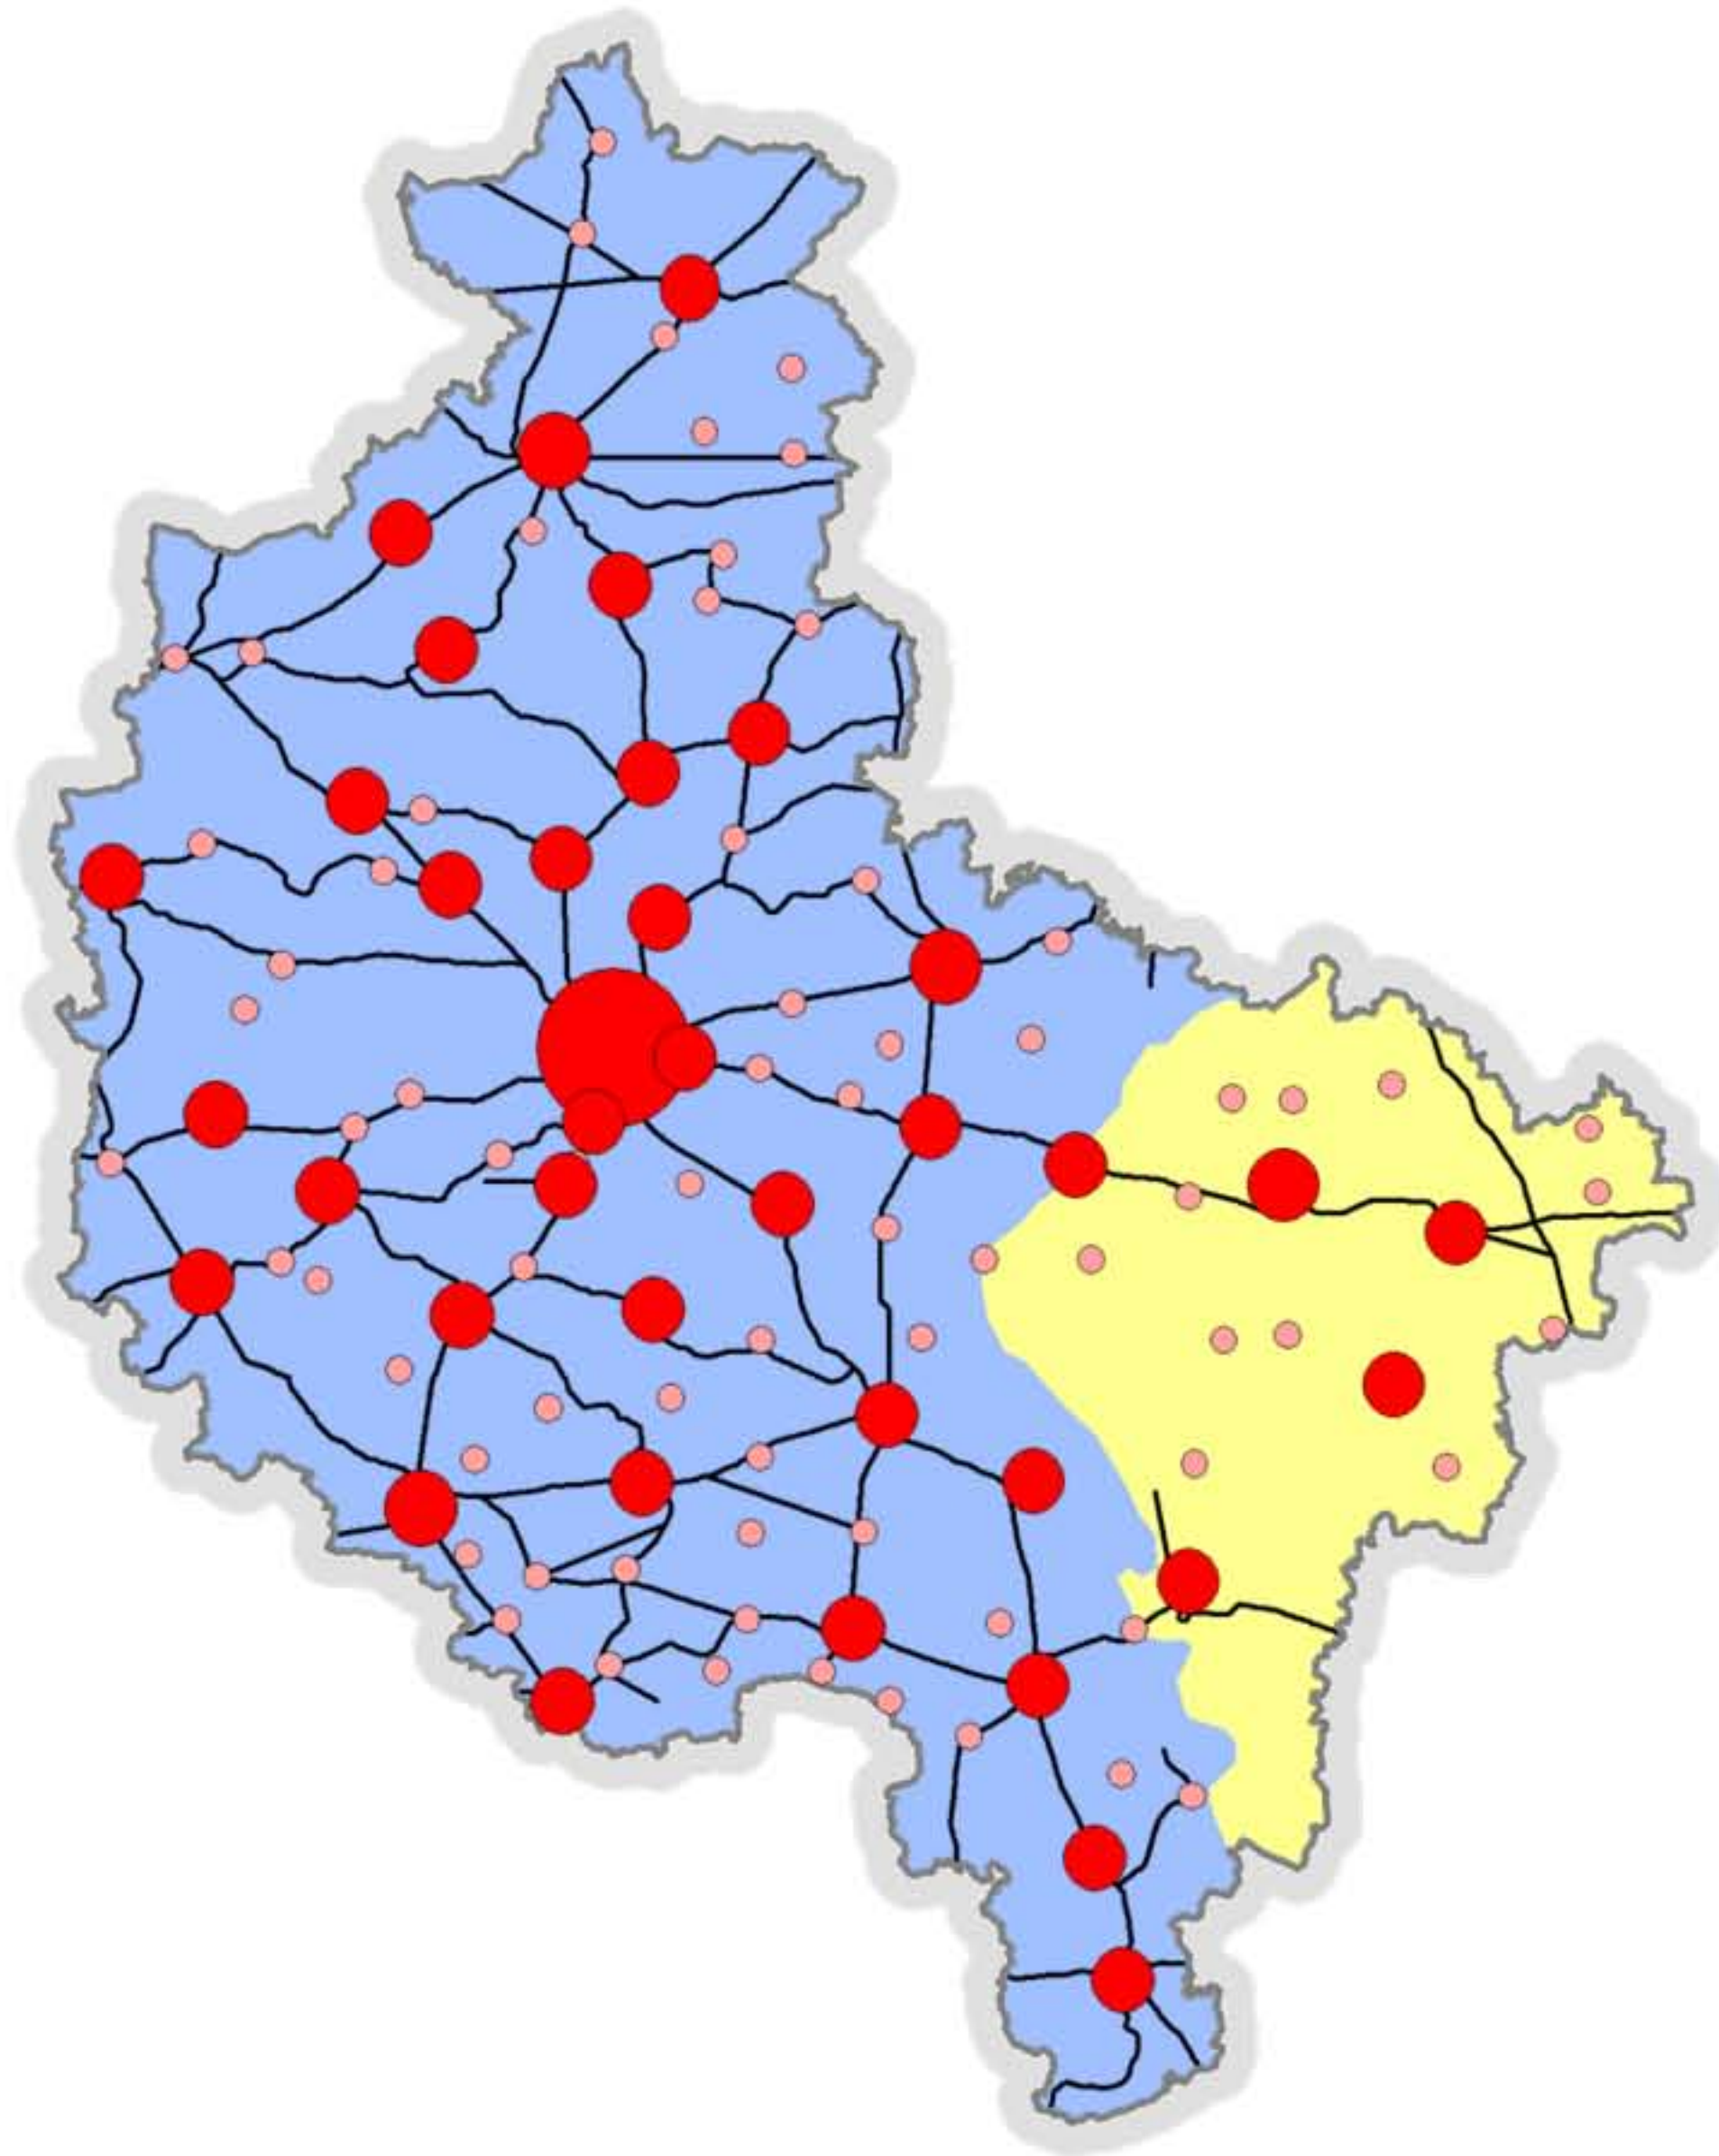

WHERE ARE THE LIMITS OF THE CITY?

SPATIAL PLANNING IN PERI-URBAN AREAS

POZNAN 13.06.2013

WIELKOPOLSKA - SUSTAINABLE POTENTIAL - SMART GROWTH

Wojciech Jankowiak
Deputy Marshal of the Wielkopolska Region

BRUSSELS

POZNAN

Source: Google Earth

Ostrów Lednicki Island on the Lednica Lake
source: <http://www.miejskalornetka.pl>

Ostrów Lednicki - part of the palace chapel
source: <http://www.ga.com.pl/ostrowl.htm>

*Lubiń - Benedictine Abbey
fot. J. Jerszyński*

THE SETTLEMENT NETWORK

LARGE CITIES

MEDIUM CITIES

SMALL TOWNS

OTHER SYMBOLS

RAILWAY LINES BUILT TO 1945

PRUSSIAN PARTITION

RUSSIAN PARTITION

Spatial development plan
of Poznan Metropolitan Area
Spatial Development Directions

WIELKOPOLSKA - SUSTAINABLE POTENTIAL - SMART GROWTH

WHERE ARE THE LIMITS OF THE CITY?

SPATIAL PLANNING IN PERI-URBAN AREAS