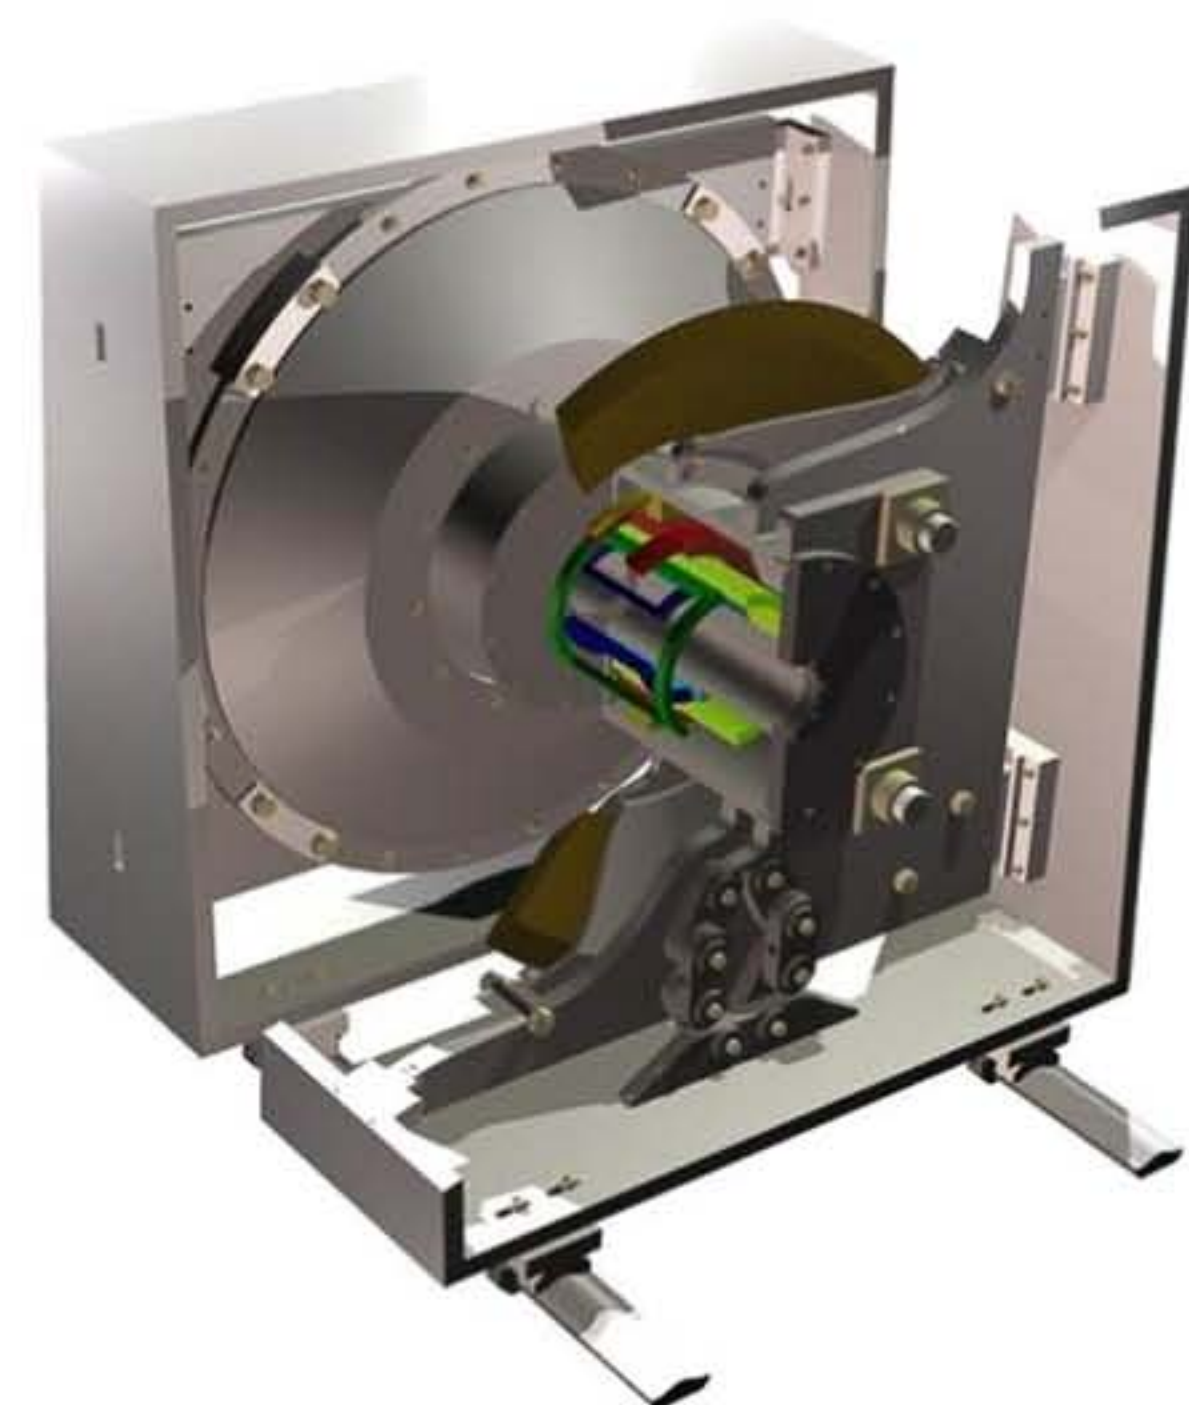

Aircraft designed and constructed by the team of the Poznan University of Technology

source: areodesign.put.poznan.pl

Electron paramagnetic resonance imaging (EPRI) scanner developed and built by team of scientists at the Poznan University of Technology