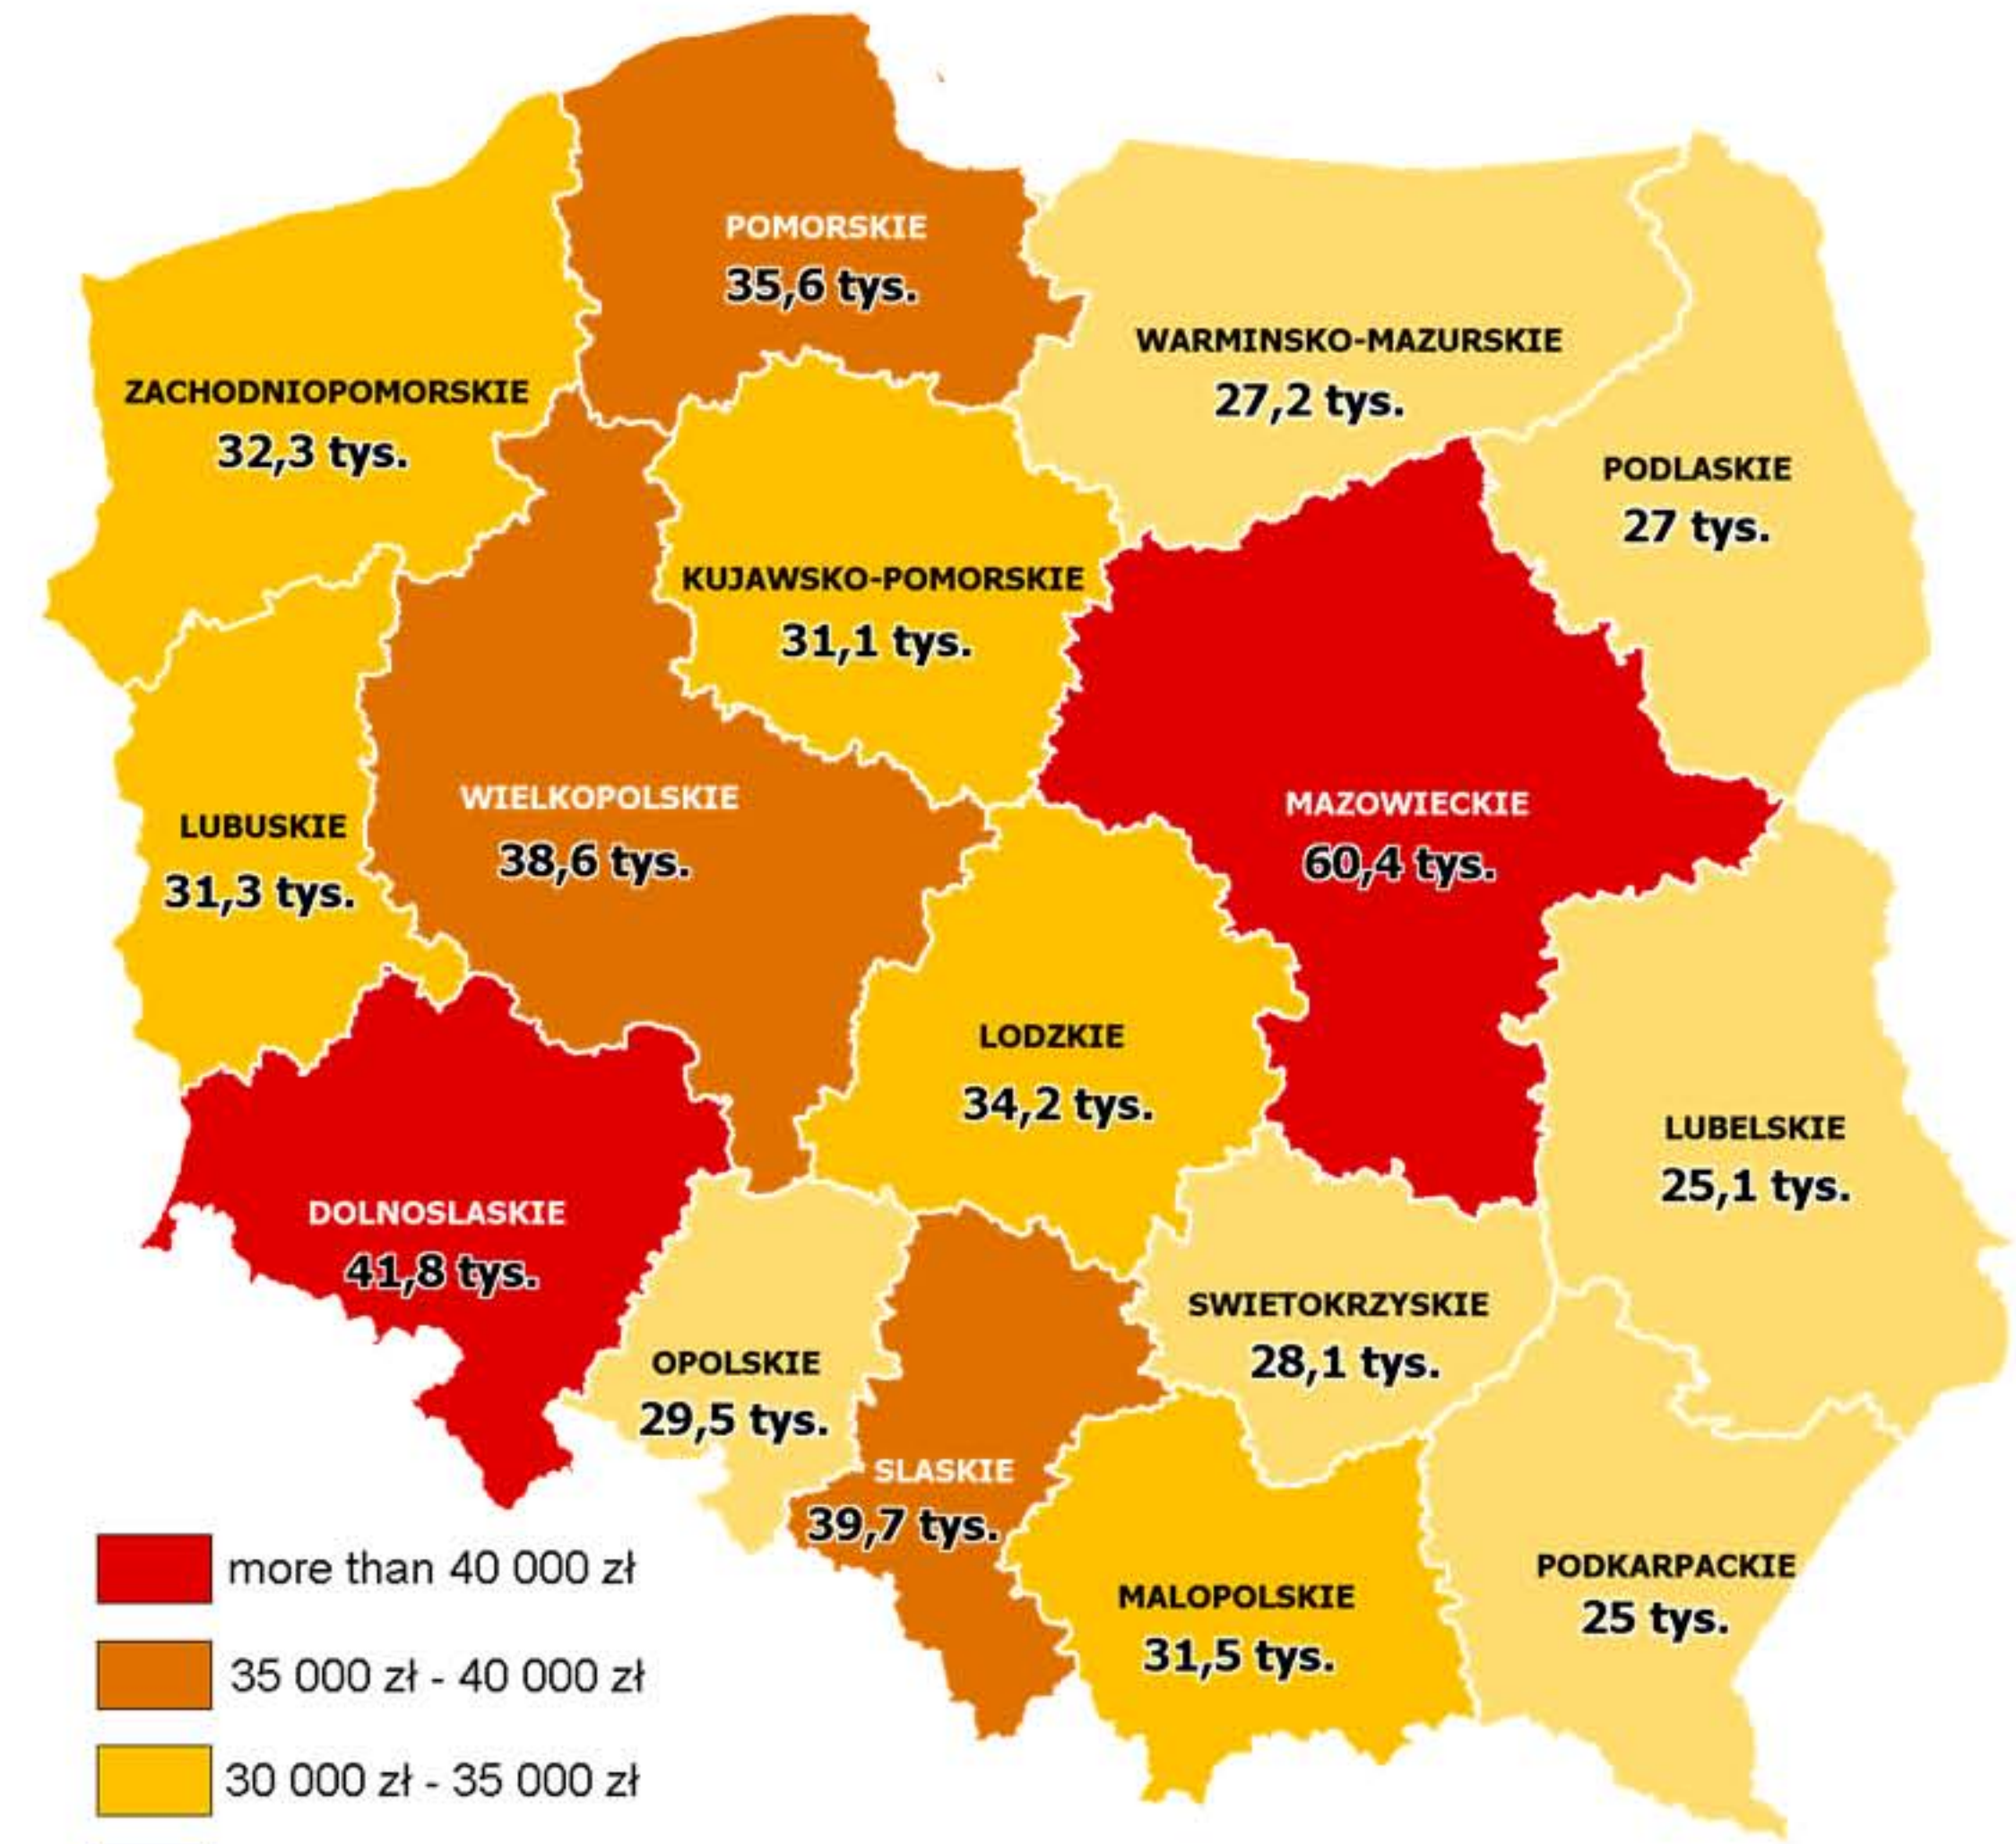

THE SETTLEMENT NETWORK

LARGE CITIES

MEDIUM CITIES

SMALL TOWNS

OTHER SYMBOLS

RAILWAY LINES BUILT TO 1945

PRUSSIAN PARTITION

RUSSIAN PARTITION

WIELKOPOLSKA - SUSTAINABLE POTENTIAL - SMART GROWTH

Unemployment rate (March 2013)

Gross domestic product per capita in PLN (2010)

POLAND 14.3%

POLAND 37 096 ZŁ

Solaris bus and tram source: Solaris

YES APART W.KRUK