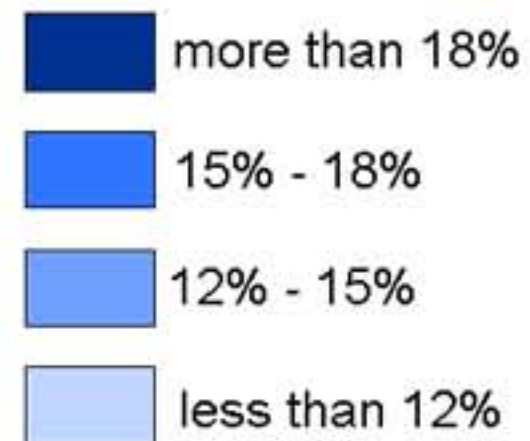

THE SETTLEMENT NETWORK

LARGE CITIES

MEDIUM CITIES

SMALL TOWNS

OTHER SYMBOLS

RAILWAY LINES BUILT TO 1945

PRUSSIAN PARTITION

RUSSIAN PARTITION

WIELKOPOLSKA - SUSTAINABLE POTENTIAL - SMART GROWTH

Unemployment rate (March 2013)

Gross domestic product per capita in PLN (2010)

POLAND 14.3%

POLAND 37 096 ZŁ

Solaris bus and tram source: Solaris

YES APART W.KRUK